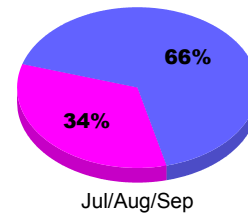

YTD Status Quo Clubs 2011-2012

Status Quo Clubs Compared to Status Quo Members

Legend: Status Quo Clubs (Cyan), Total Status Quo Members (Green)

MEMBERSHIP

Membership Results
2011-2012

Membership
2010-2011

Month	Net Memb Goal	Actual New Memb	Actual Dropped Memb	Gain/Loss of Memb	Gain/Loss of Memb
Jul/Aug/Sep		56	-50	6	6
Totals		56	-50	6	6

Membership Results 2011-2012

Goal, New, Dropped, Gain/Loss

Legend: Goal (Cyan), Actual (Green), Dropped (Yellow), Gain Loss (Magenta)

Comparison of Membership Gain/Loss

Current Year Compared to the Previous Year

Legend: Current Year (Cyan), Previous Year (Green)

Gender Comparison 2011-2012

Legend: Male (Blue), Female (Magenta)